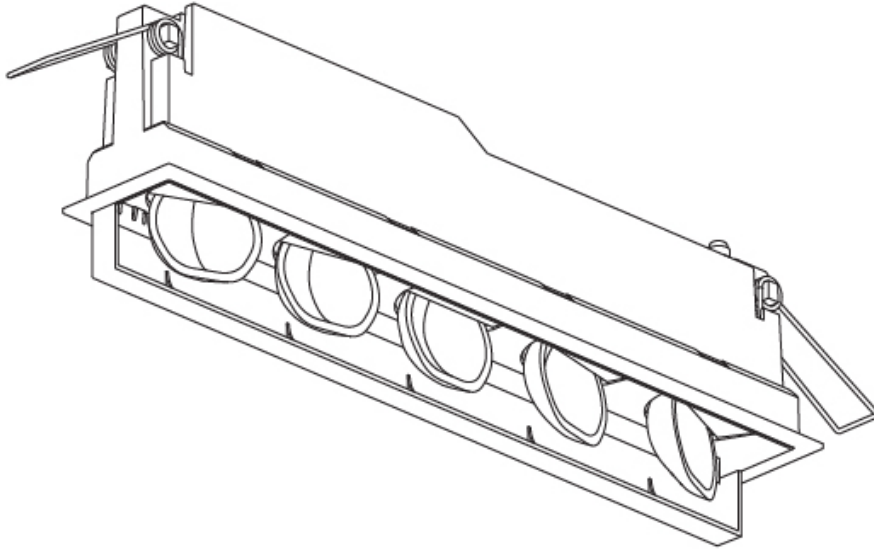

MAGIQ WALLWASH TRIMLESS

A35139-

PROJECT _____

TYPE _____

SPECIFIER _____

QUANTITY _____

DATE _____